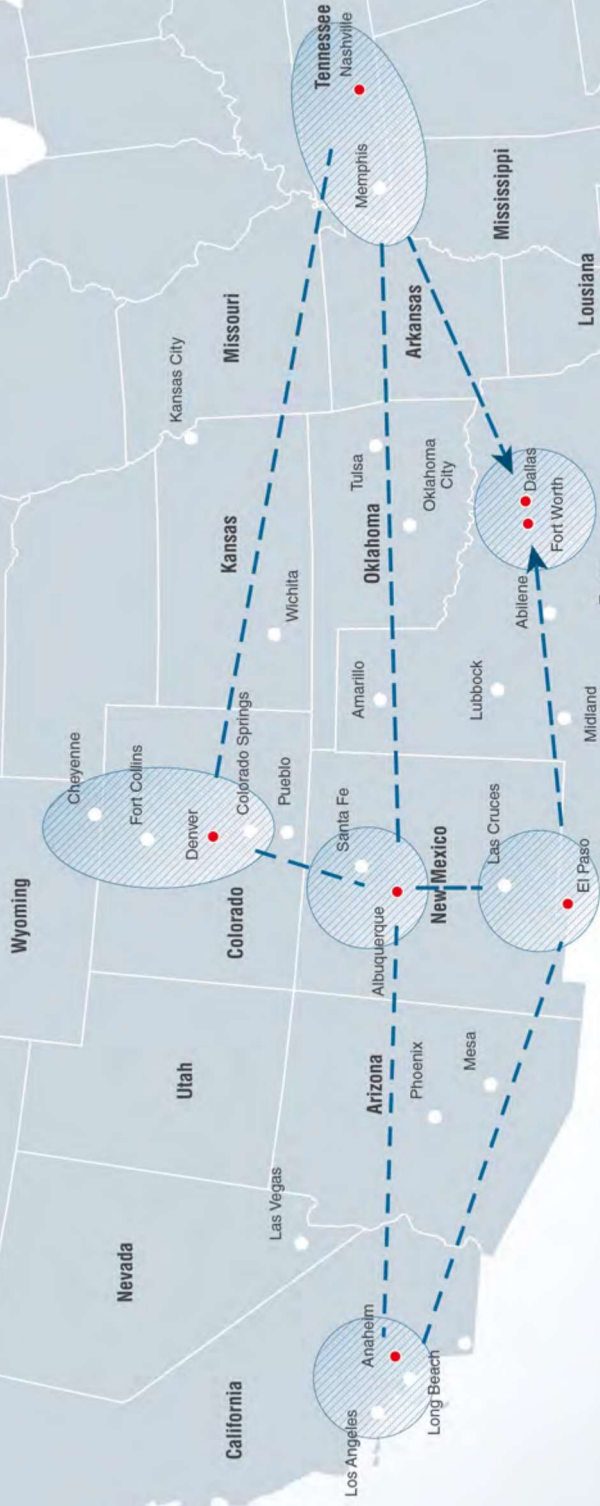

DIVISION 110 (SOLO)

EP - TN - NM / CO / OR / CA

Solo - Average 2,400 miles (34hr reset / 48hr home time)
AVERAGE WEEKLY EARNINGS: \$1,152 - \$ 1,248

HIRING AREAS: ALBUQUERQUE, NM, EL PASO, TX & DEW

- Must live within 75 mi of hiring area.
- Route takes 6 - 7 days.
- Drivers living near a terminal/yard leave truck at terminal/yard for home time.
- Depending on freight you may run outside of route indicated.

*Map shows approximate driving region, may go out of route with freight / customer demand.