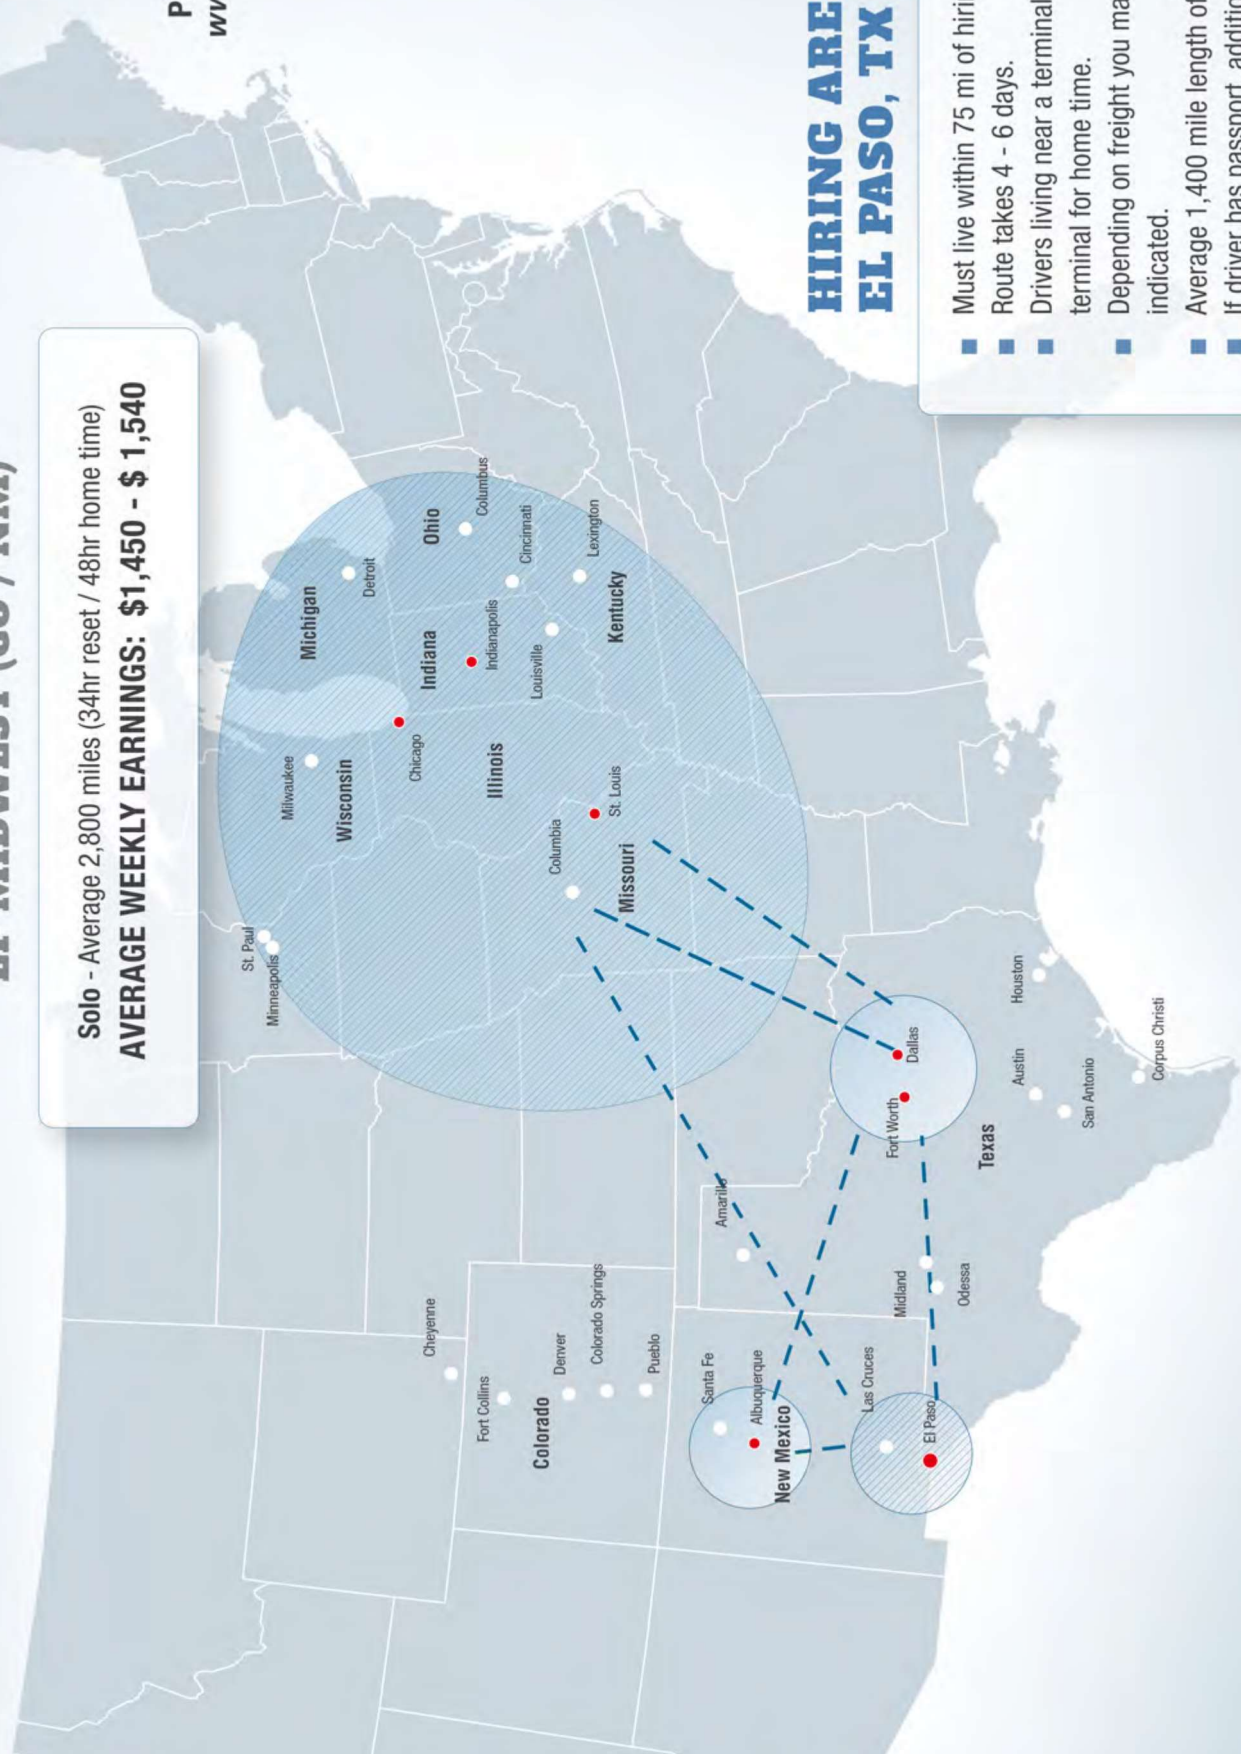

DIVISION 100 EP MIDWEST (CO / NM)

Solo - Average 2,800 miles (34hr reset / 48hr home time)
AVERAGE WEEKLY EARNINGS: \$1,450 - \$ 1,540

Ph (915) 791-8730
www.drive4mvt.com

HIRING AREAS: EL PASO, TX

- Must live within 75 mi of hiring areas.
- Route takes 4 - 6 days.
- Drivers living near a terminal leave truck at terminal for home time.
- Depending on freight you may run outside of route indicated.
- Average 1,400 mile length of haul
- If driver has passport, additional \$100 per driver for runs that go to Greater Toronto Area (GTA) or Montreal, Canada.

*Map shows approximate driving region, may go out of route with freight/customer demand.